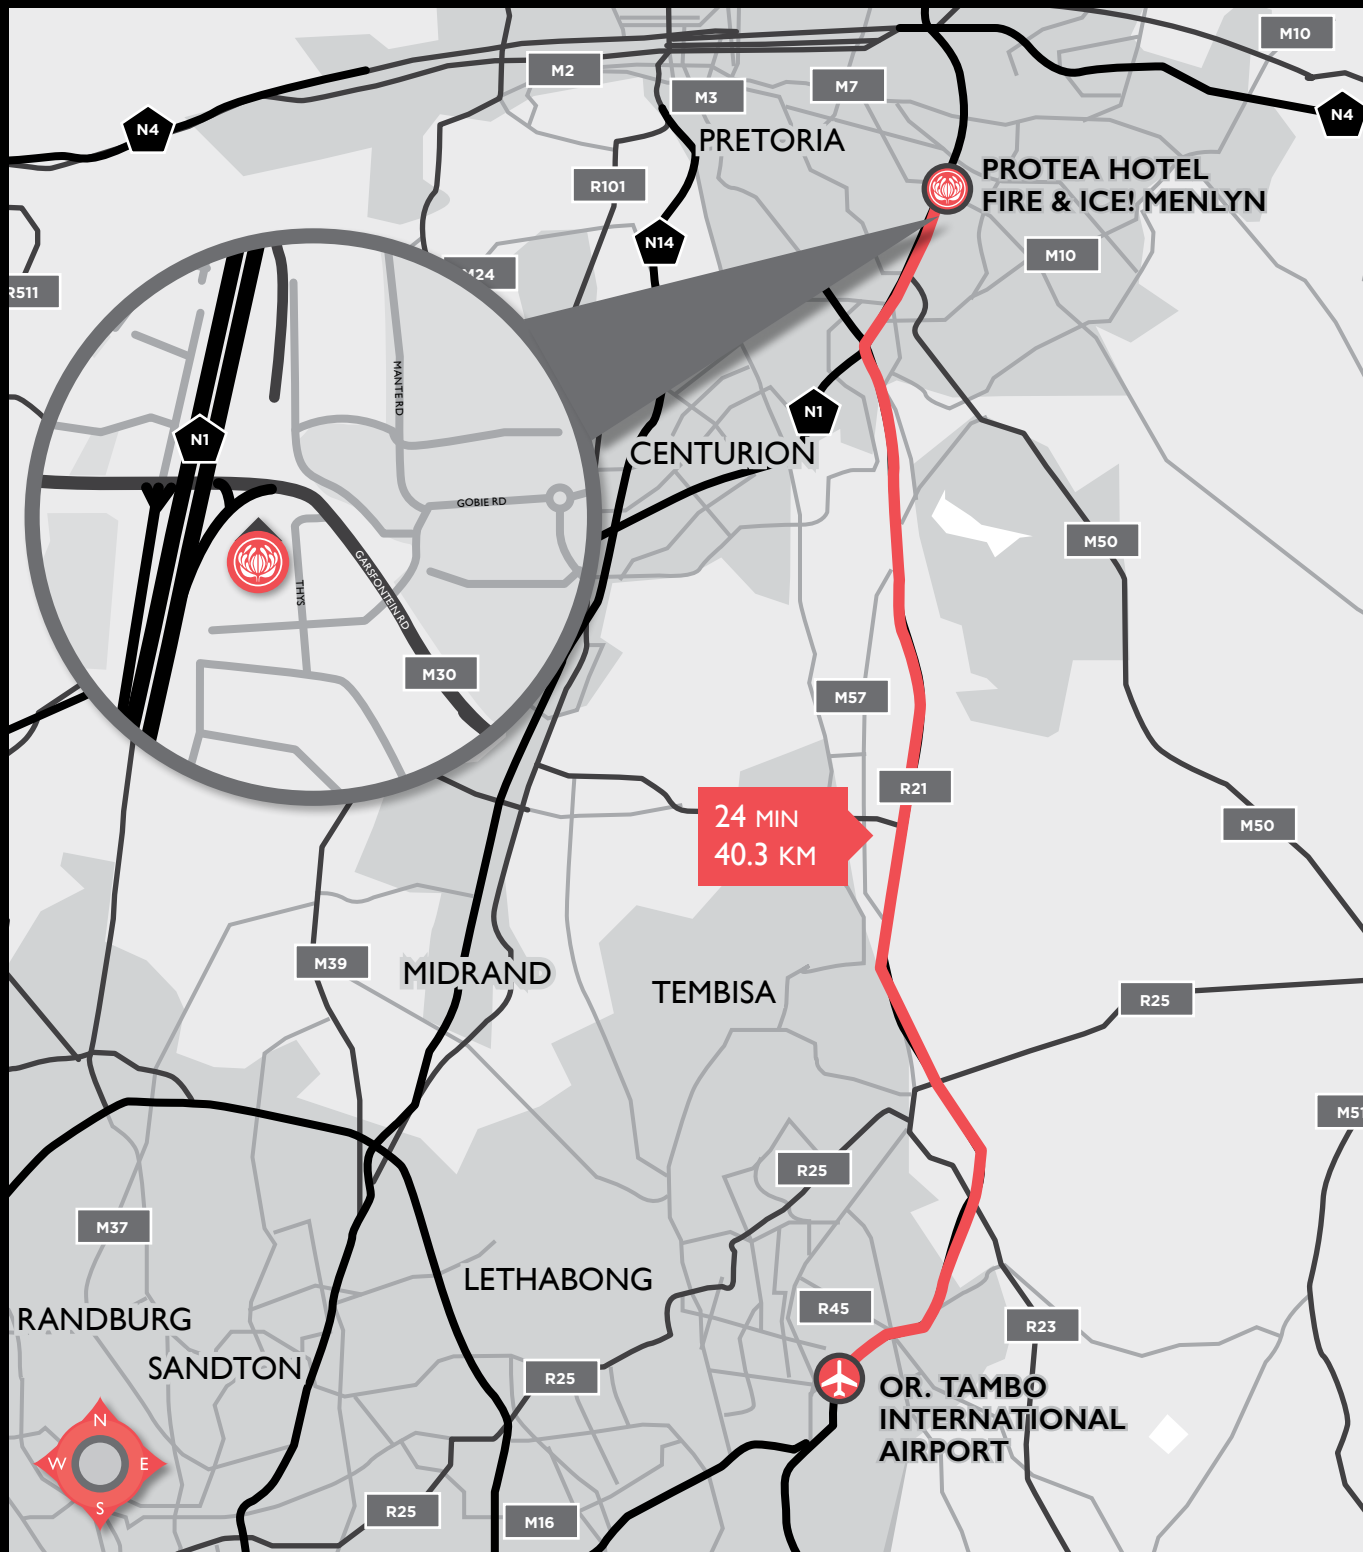

PROTEA HOTEL FIRE & ICE! MENLYN

LOCATION

GDS CO-ORDINATES: -25.785251 Latitude | 28.271899 Longitude

PROTEA HOTEL
FIRE & ICE!
MENLYN